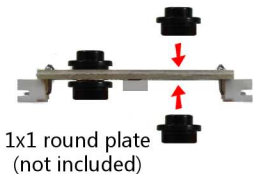

## Master Module

Attention: Maximum 1 master module and 7 Slave modules on one string

For best results, aim IR remote straight at IR receiver no more than 10ft away