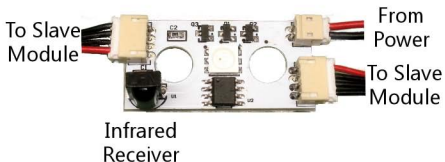

Master Module

Attention: Maximum 1 master module and 7 Slave modules on one string

For best results, aim IR remote straight at IR receiver no more than 10ft away

Remote Functions:

		Power	Power OFF/ ON				
	Brightness	Adjust LED Brightness, Adjust Pattern Speed					
	Static red		Static green		Static blue		Static white
	Static orange		Static light green		Static dark blue		7-color jump change
	Static dark yellow		Static cyan		Static pink		White gradual change
	Static yellow		Static light blue		Static purple		7-color gradual change
	Static light yellow		Static sky-blue		Static magenta		RGB jump change